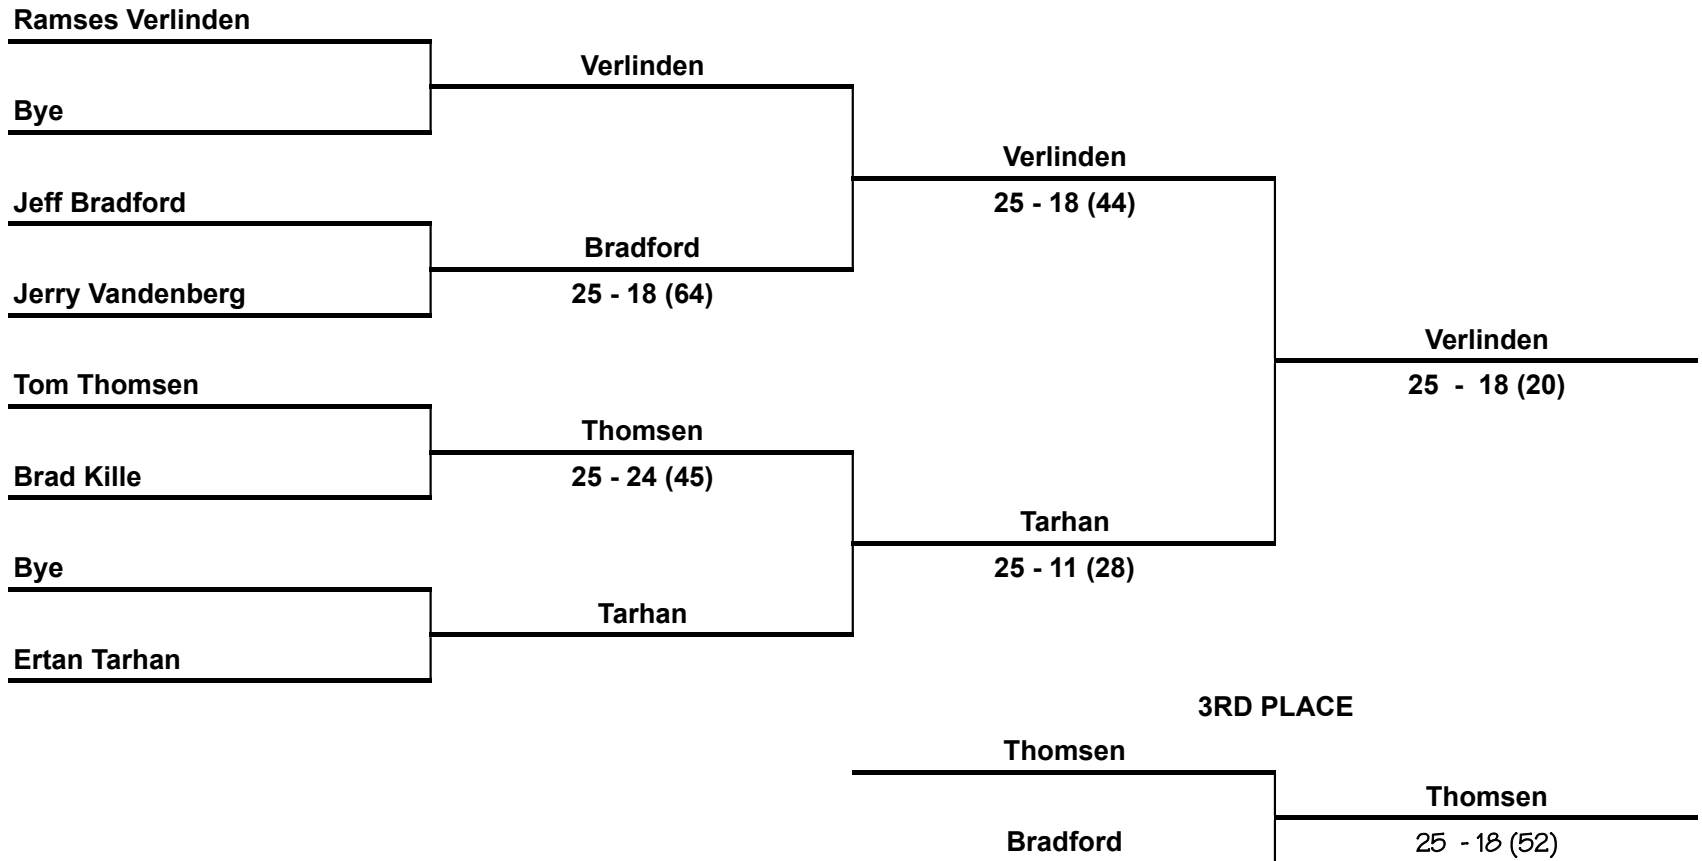

Russ Guppy Memorial Billiard Tournament

Hood River Elks Lodge - November 13 - 15, 2015

B Finals