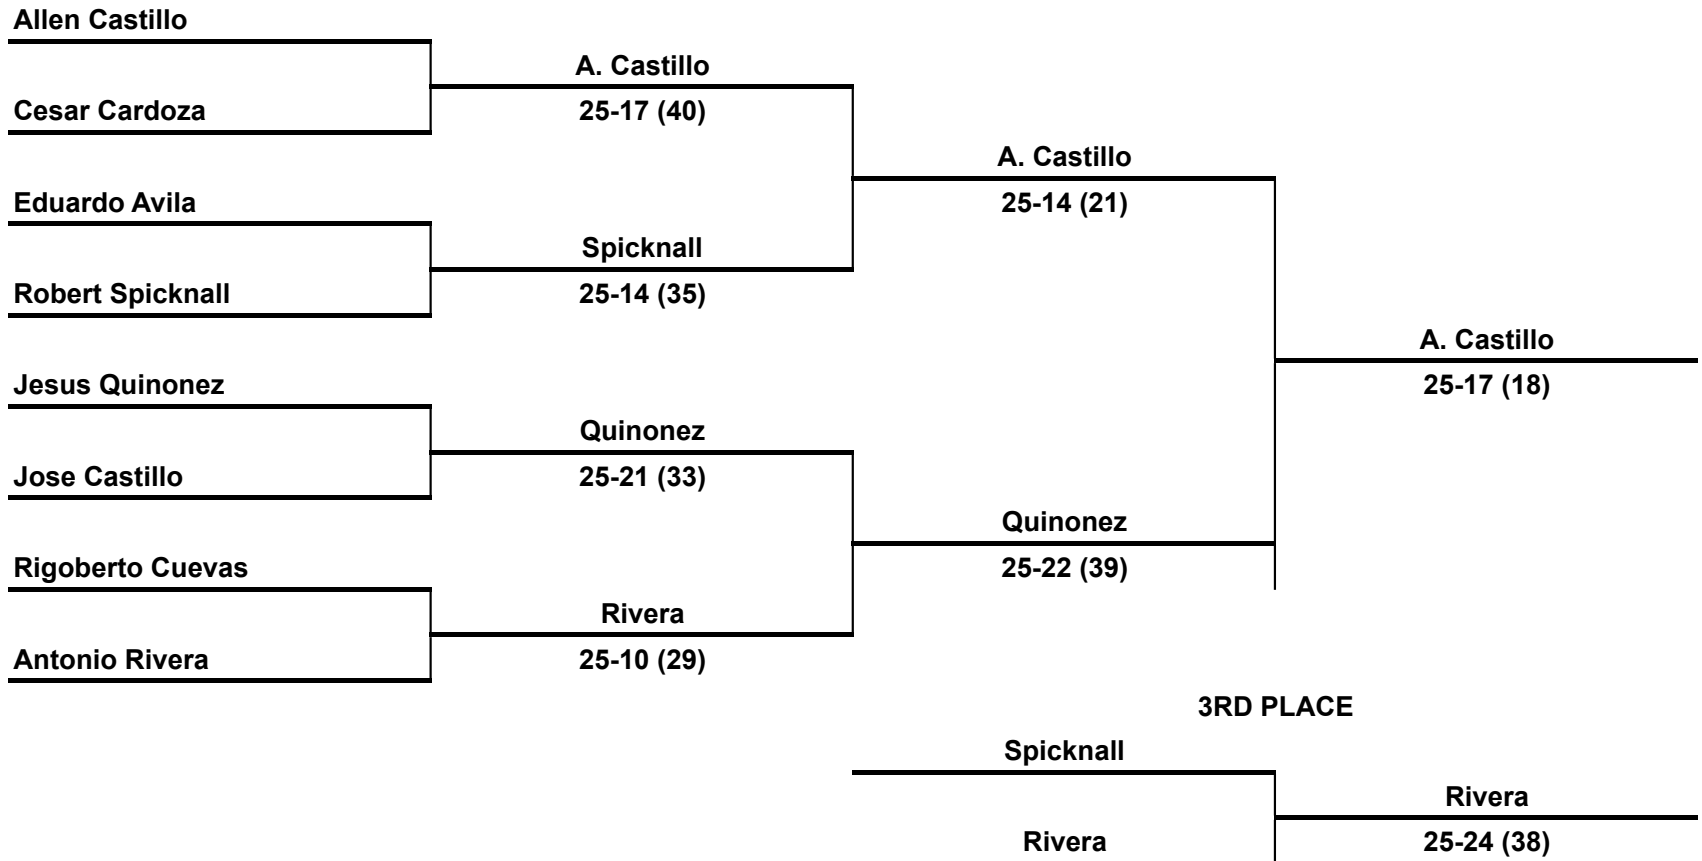

**Fifth Annual Marti Tracy Memorial Tournament
USBA B/C TOUR / ASHLAND ELKS LODGE
September 30 -October 2, 2016
B Finals**